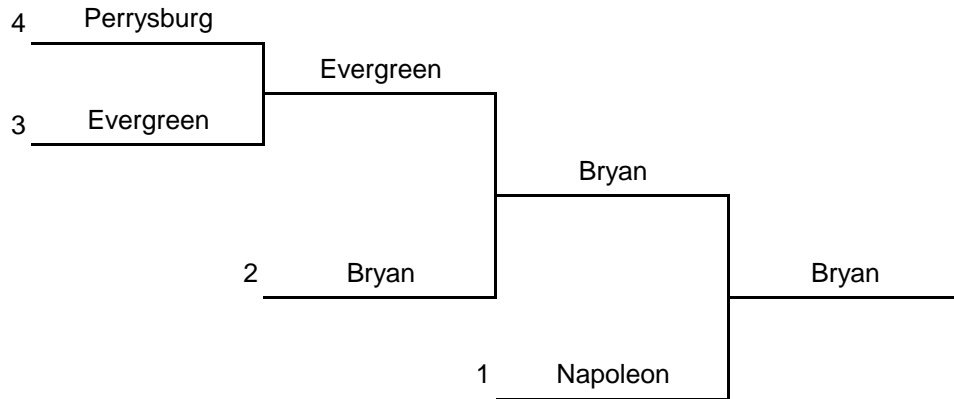

Boys

Boys

Game 1 Game 2 Game 3

Perrysburg			
Evergreen			

Evergreen	192	117	167
Bryan	156	192	183

Bryan	187	160	178
Napoleon	177	184	140